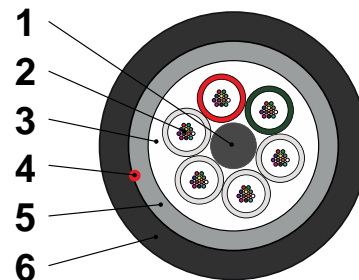

DATA LAN[®] FO MLD DP

A-DQ(ZN)B2Y

Outdoor dielectric cable

APPLICATION

- Outdoor.
- Gallery and duct installation.

CHARACTERISTICS

- Multitube.
- Compact.
- Dielectric.
- Robust for lying or blowing.
- Halogen free.
- Rodent protected.
- UV resistant.
- Waterproof and watertight.

CONSTRUCTION

1. Core element (FRP).
2. Single-mode (OS) or Multi-mode (OM).
3. Loose tube (PBT material jelly filled).
4. Ripcord.
5. Strength elements: water-blocking fiberglass yarns and rodent protection.
6. Outer jacket halogen free.

OPTIONAL

1. Strength elements: aramid yarns.
2. Special or other colour code upon request.

	SPECIFICATIONS					STANDARDS
	16	24	32	36	48	
Fibers	16	24	32	36	48	ITU-T G.650-G.657 UNE – EN IEC 60793-2-10/50
External diameter [mm]	10±0,5	10±0,5	12±0,5	12±0,5	12±0,5	
Weight [Kg/Km]	67±1	67±1	112±1	112±1	112±1	
Strength elements	Water-blocking fiberglass yarns					
Outer jacket	Polyethylene - Black					
Minimum bending radius	Operation: 20 x Ø cable / Installation: 20 x Ø cable					IEC 60794-1-21 / E11
Temperature range	Operation: -30°C to 70°C / Installation: -10°C to 50°C					IEC 60794-1-22 / F1
Maximum tensile load (N)	Operation: 1.000 / Installation: 1.800					IEC 60794-1-21 / E1
Crush performance (N/10 cm)	2.000					IEC 60794-1-21 / E3
Impact (J)	5					IEC 60794-1-21 / E4
Twist	1 m cable / 10 cycles / 6 Kg					IEC 60794-1-21 / E7
Water performance	3 m cable / height water column 1 m / 24 h					IEC 60794-1-11 / F5B
Fire performance	Halogen free					IEC 60794-1
Cable marking	TOP CABLE DATA LAN MLD num.fibers FO (type fo) DP // MT A-DQ(ZN)B2Y num.fibers FO (type fo) // DOP TC3001 Fca MADE IN SPAIN year batch meters					

Fiber colour code according to TIA 598-A: Blue, Orange, Green, Brown, Grey, White, Red, Black, Yellow, Violet, Pink, Turquoise.
Tube colour code: Green, Natural, ..., Natural, Red.