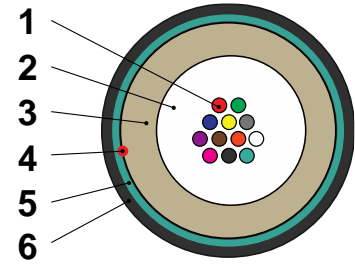

DATA LAN[®] FO MOM DSP

A-DQ(ZN)(SR)B2Y

Outdoor metallic cable

APPLICATION

- Outdoor.
- Buried, gallery and duct installation.

CHARACTERISTICS

- Monotube.
- Compact.
- Metallic.
- Robust for lying or blowing.
- Halogen free.
- Rodent protected.
- UV resistant.
- Waterproof and watertight.

CONSTRUCTION

1. Single-mode (OS) or Multi-mode (OM).
2. Loose tube (PBT material jelly filled).
3. Strength elements: fiberglass yarns.
4. Ripcord.
5. Armour: corrugated steel tape.
6. Outer jacket halogen free.

OPTIONAL

1. Strength elements: aramid yarns.
2. Special or other colour code upon request.

	SPECIFICATIONS						STANDARDS
Fibers	2	4	6	8	10	12	ITU-T G.650-G.657 UNE – EN IEC 60793-2-10/50
External diameter [mm]	8.2±0.5						
Weight [Kg/Km]	75±1						
Strength elements	Water-blocking fiberglass yarns						
Outer jacket	Polyethylene – Black						
Minimum bending radius	Operation: 20 x Ø cable / Installation: 20 x Ø cable						IEC 60794-1-21 / E11
Temperature range	Operation: -30°C to 70°C / Installation: -10°C to 50°C						IEC 60794-1-22 / F1
Maximum tensile load (N)	Operation: 1.000 / Installation: 1.800						IEC 60794-1-21 / E1
Crush performance (N/10 cm)	2.000						IEC 60794-1-21 / E3
Impact (J)	5						IEC 60794-1-21 / E4
Twist	1 m cable/ 10 cycles / 4 Kg						IEC 60794-1-21 / E7
Water performance	3 m cable / height water column 1 m / 24 h						IEC 60794-1-11 / F5B
Fire performance	Halogen free						IEC 60754-1
Cable marking	TOP CABLE DATA LAN MOM num.fibers FO (type fo) DSP // CT A-DQ(ZN)(SR)B2Y num.fibers FO (type fo) // DOP TC3001 Fca MADE IN SPAIN year batch meters						

Fiber colour code according to TIA 598-A: Blue, Orange, Green, Brown, Grey, White, Red, Black, Yellow, Violet, Pink, Turquoise.